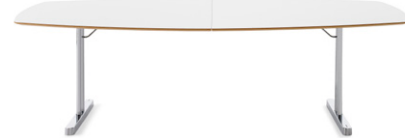

DISC XLT
by Ruud Ekstrand